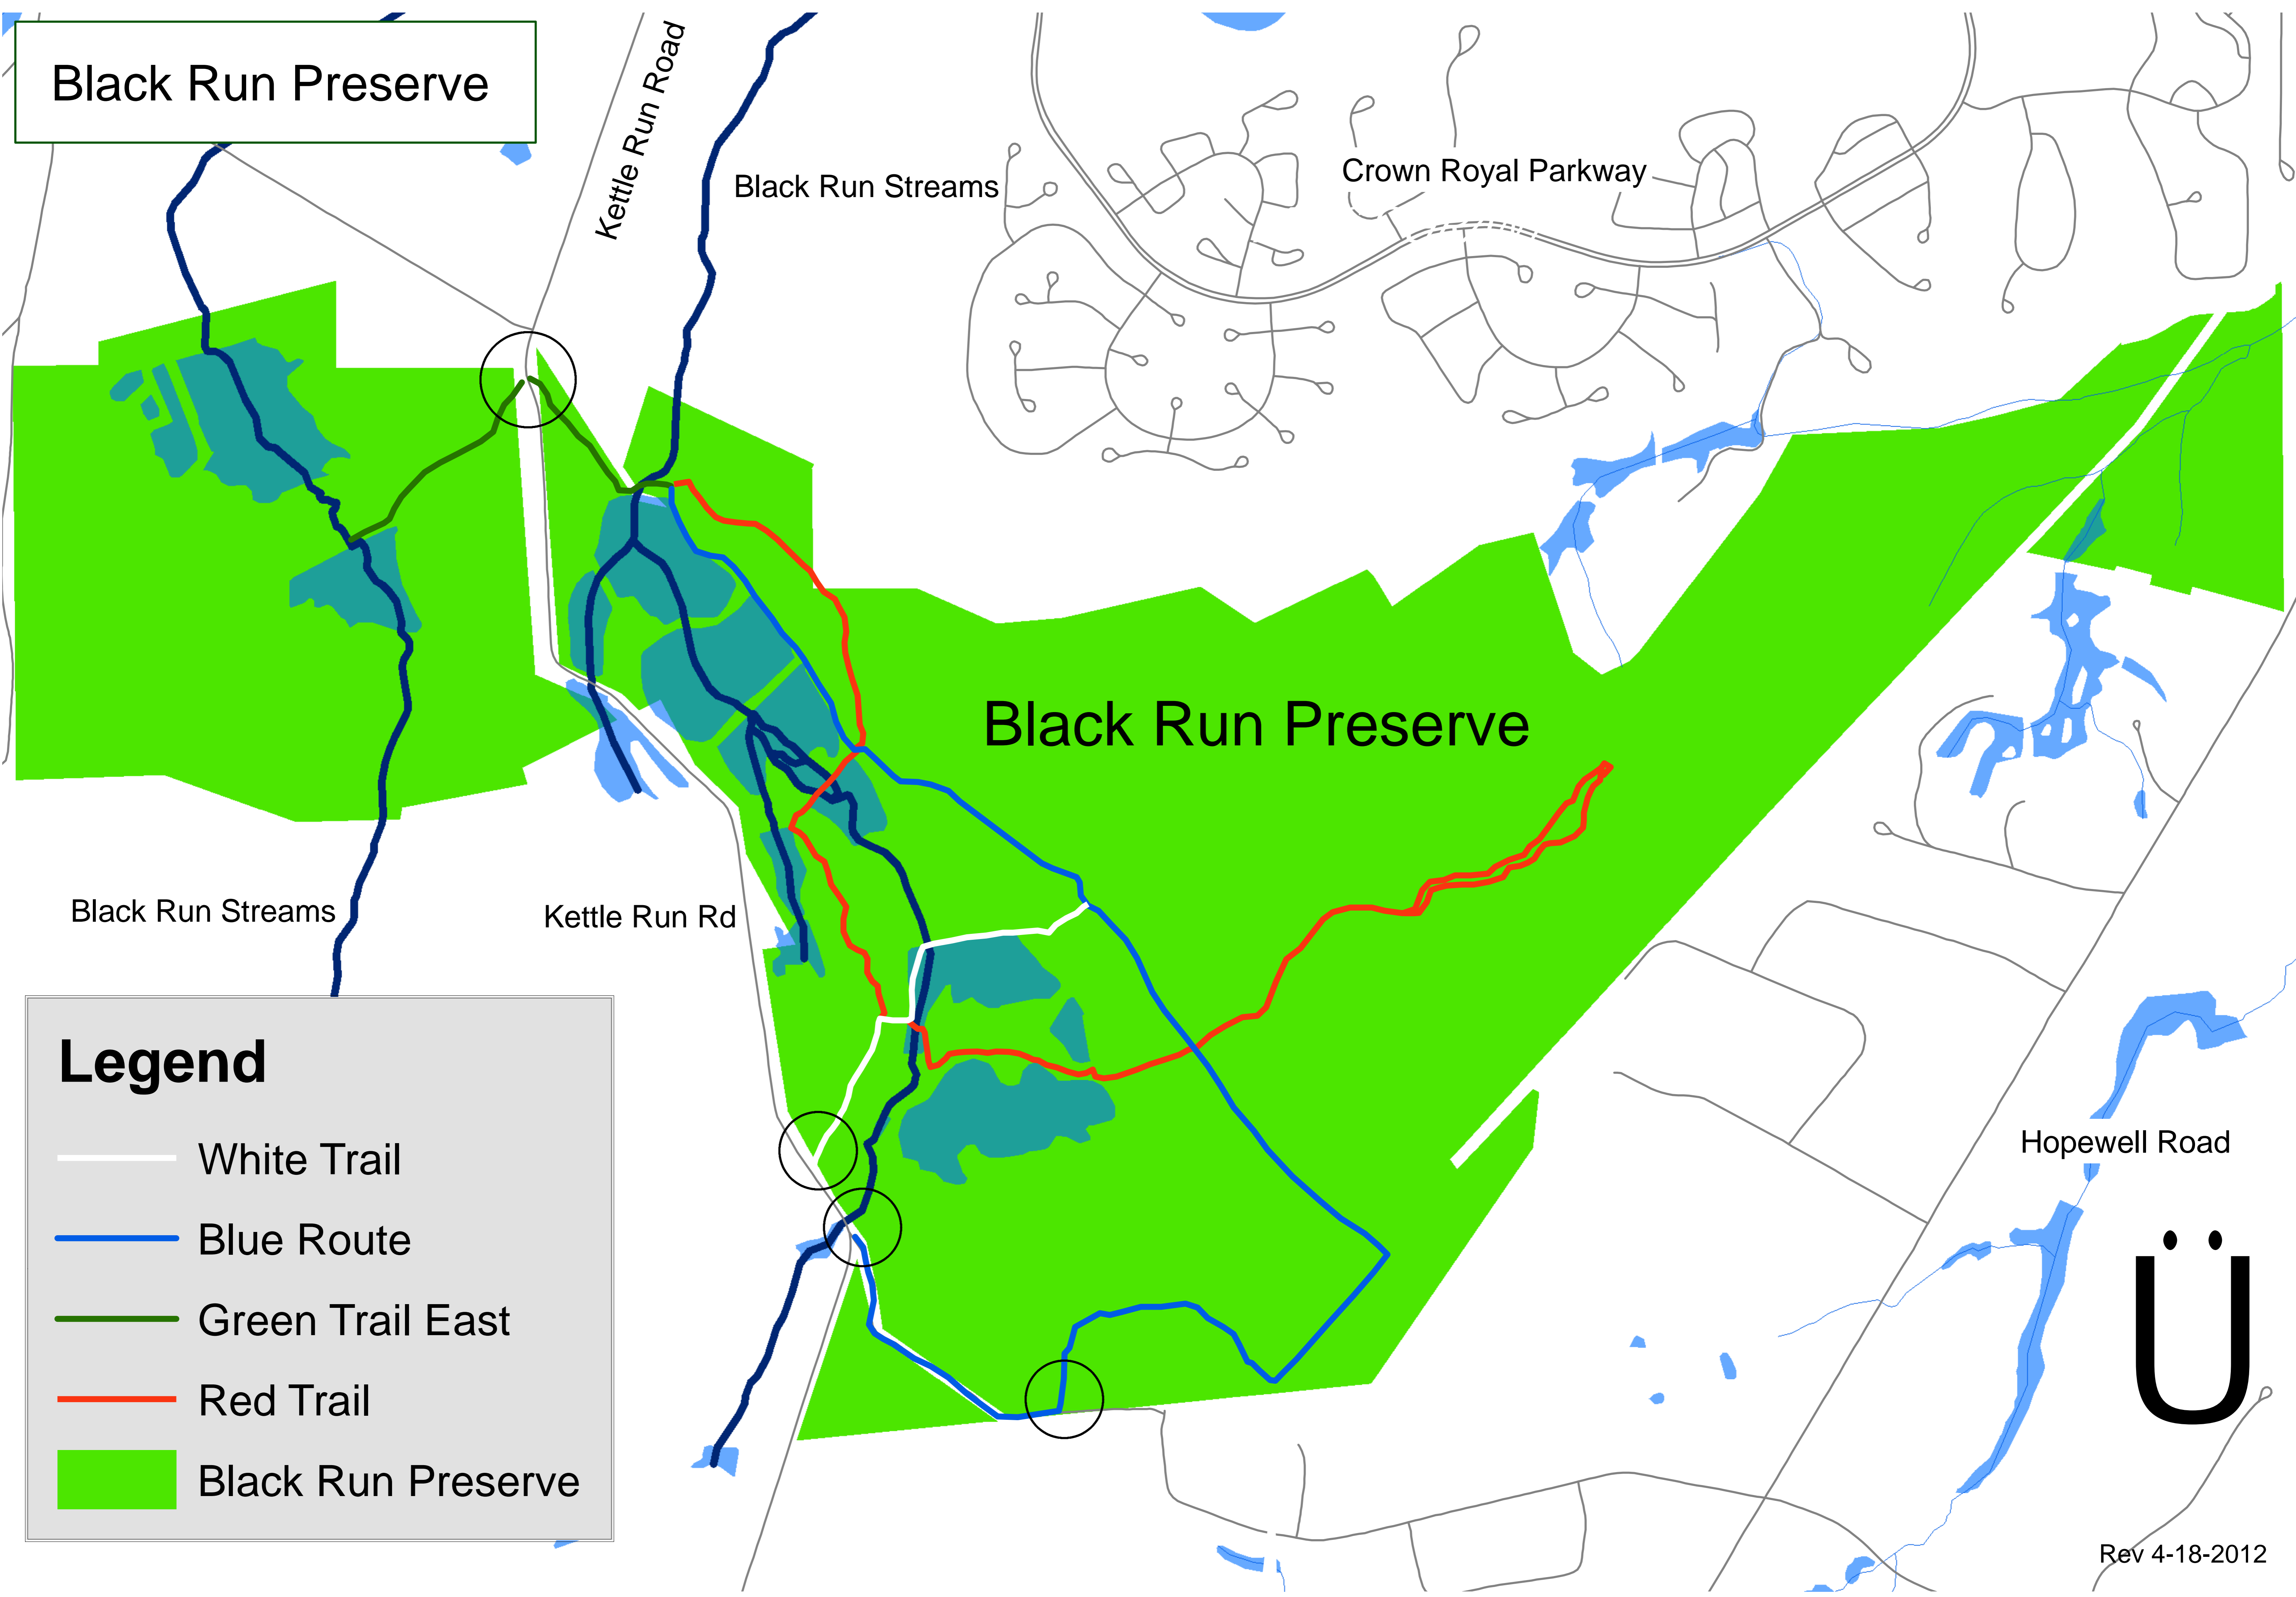

Black Run Preserve

Black Run Streams

Crown Royal Parkway

Black Run Preserve

Black Run Streams

Kettle Run Rd

Hopewell Road

Legend

- White Trail
- Blue Route
- Green Trail East
- Red Trail
- Black Run Preserve