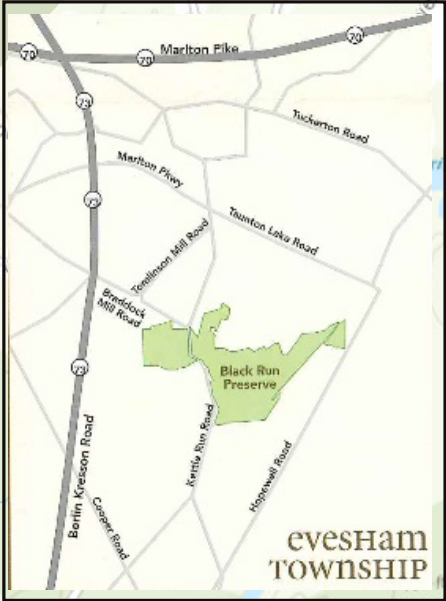

### Trails

- Peaceful Partners Trail
- Long Path
- Black Run Trail
- - - Bog Trail
- Kettle Trail
- Link Trail
- Borton's Connector
- Cross Trail
- - - REI Co-op Trail
- Nature Trail
- Trailhead

**EVESHAM  
TOWNSHIP**