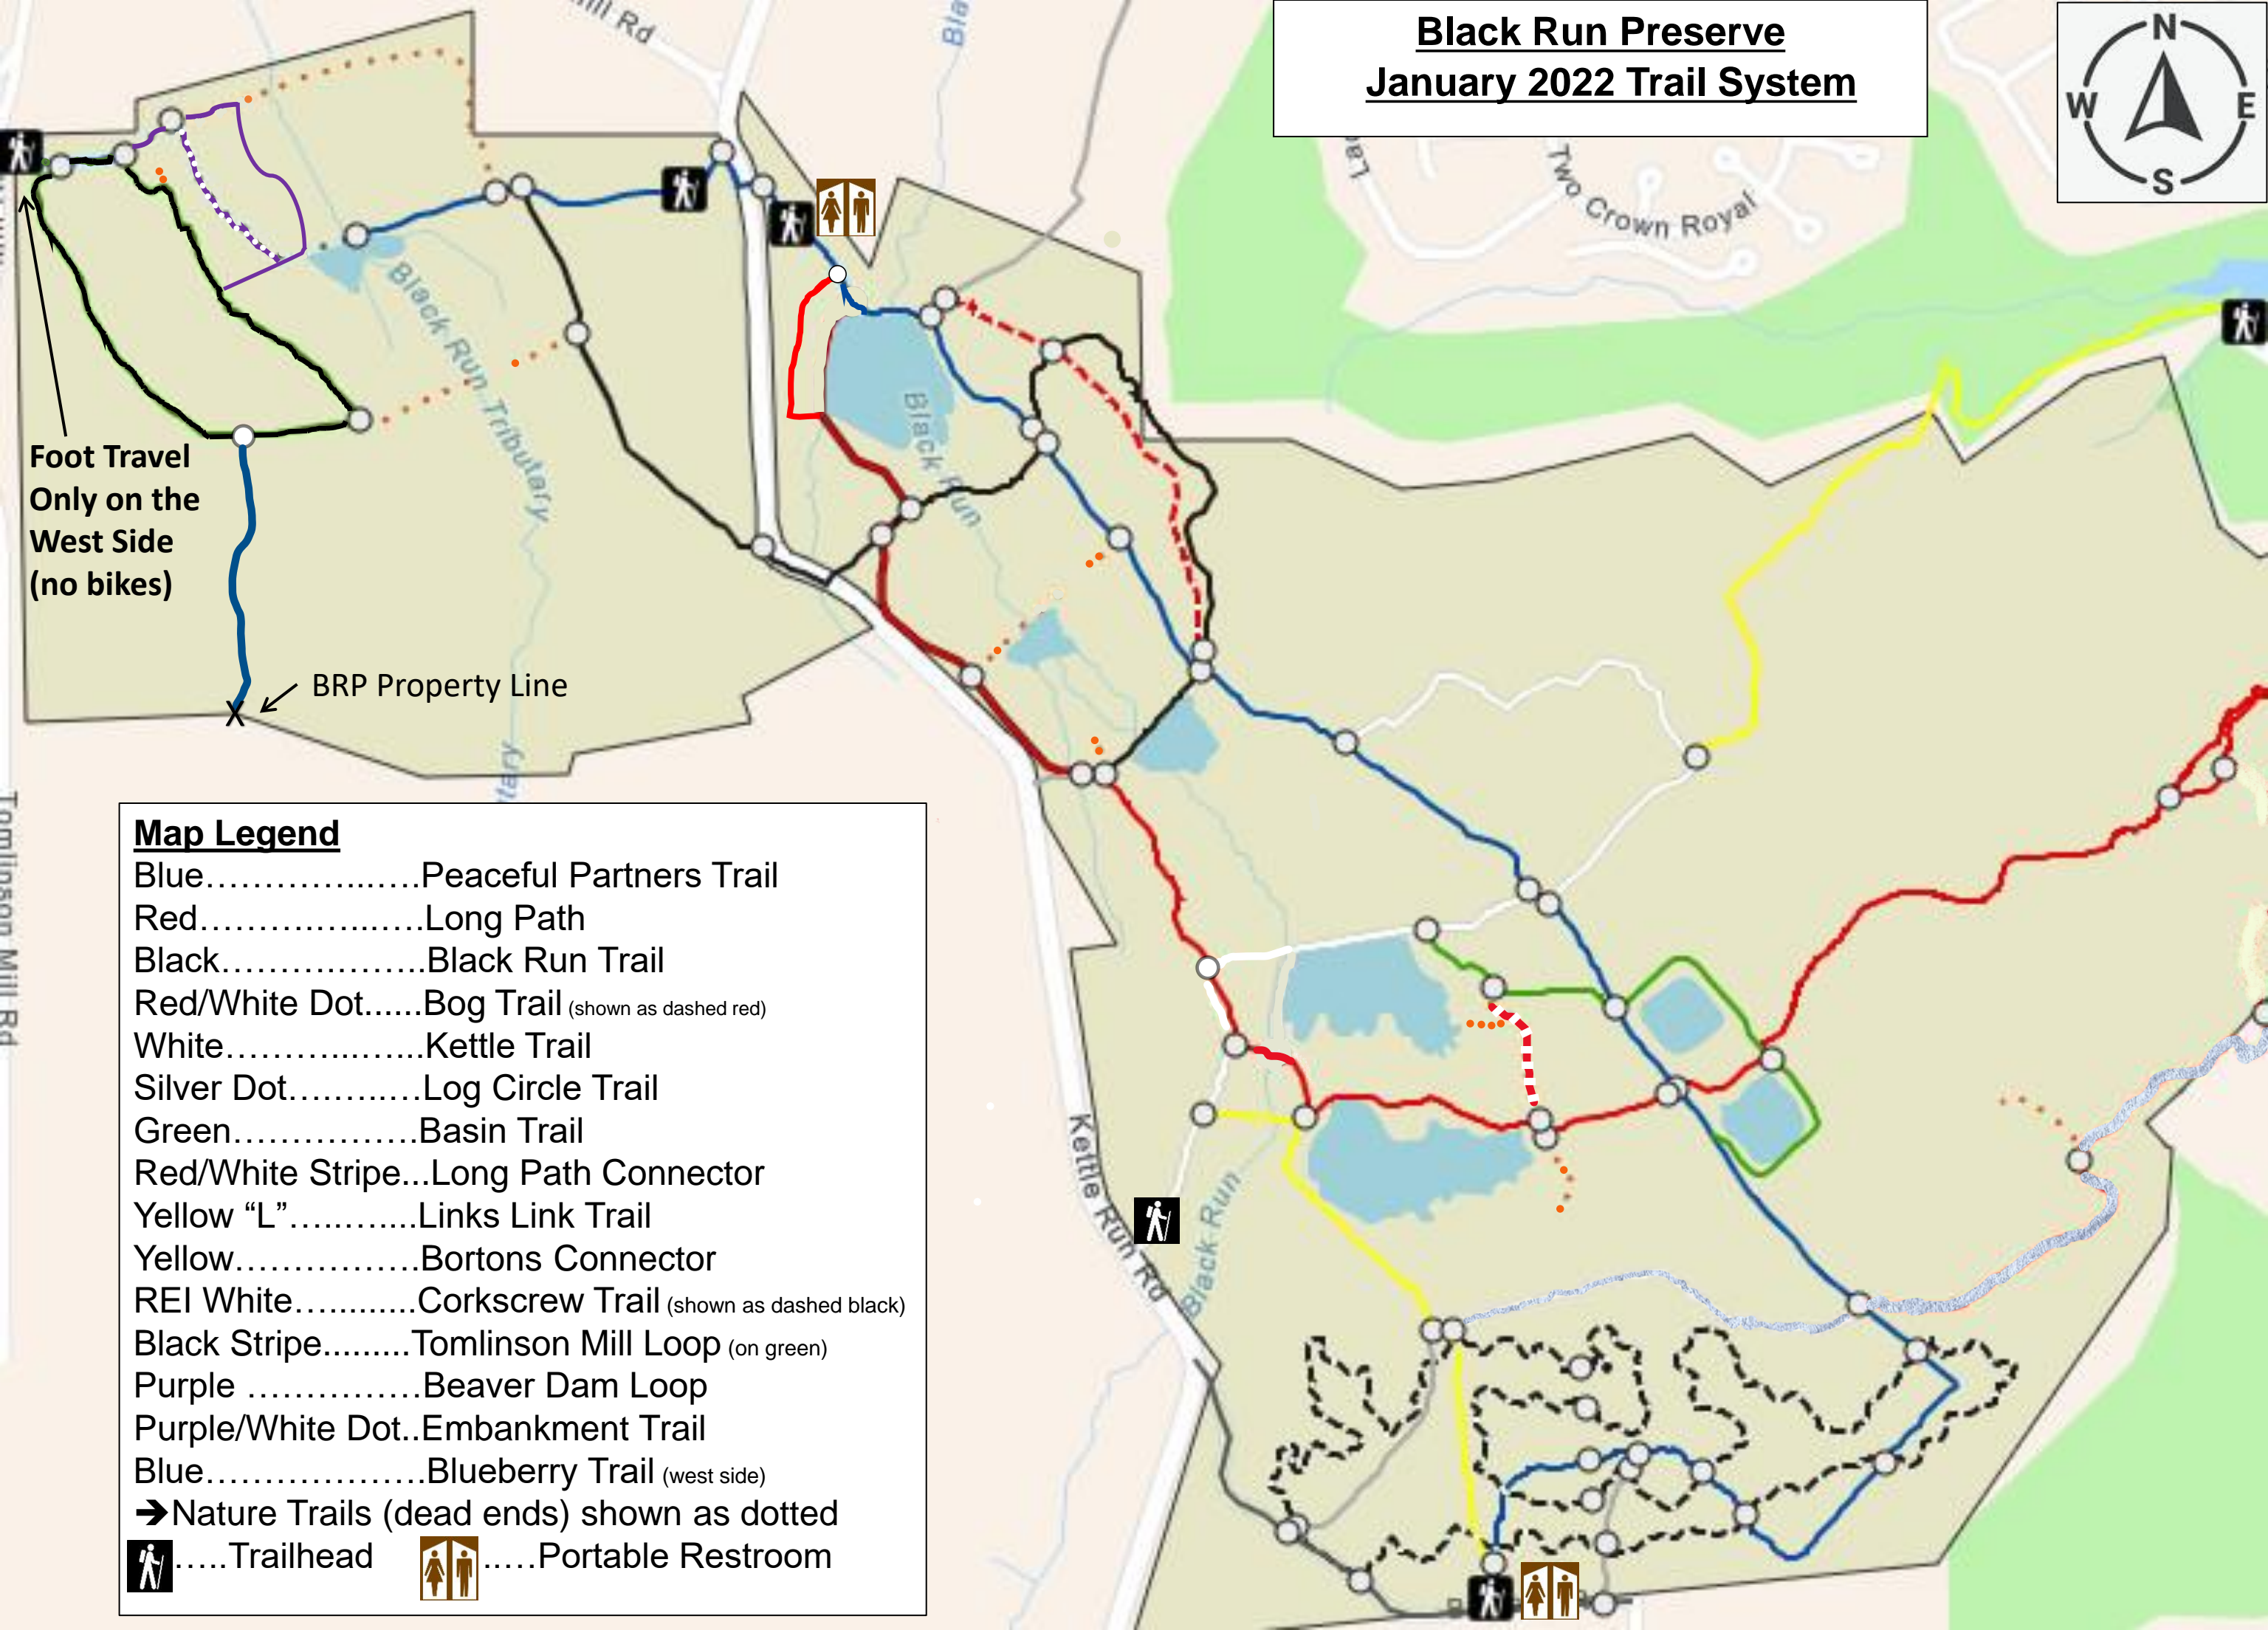

Black Run Preserve January 2022 Trail System

Foot Travel
Only on the
West Side
(no bikes)

BRP Property Line

Map Legend

- Blue.....Peaceful Partners Trail
- Red.....Long Path
- Black.....Black Run Trail
- Red/White Dot.....Bog Trail (shown as dashed red)
- White.....Kettle Trail
- Silver Dot.....Log Circle Trail
- Green.....Basin Trail
- Red/White Stripe...Long Path Connector
- Yellow "L".....Links Link Trail
- Yellow.....Bortons Connector
- REI White.....Corkscrew Trail (shown as dashed black)
- Black Stripe.....Tomlinson Mill Loop (on green)
- Purple.....Beaver Dam Loop
- Purple/White Dot..Embankment Trail
- Blue.....Blueberry Trail (west side)
- ➔ Nature Trails (dead ends) shown as dotted
- 🚶.....Trailhead 🚻.....Portable Restroom